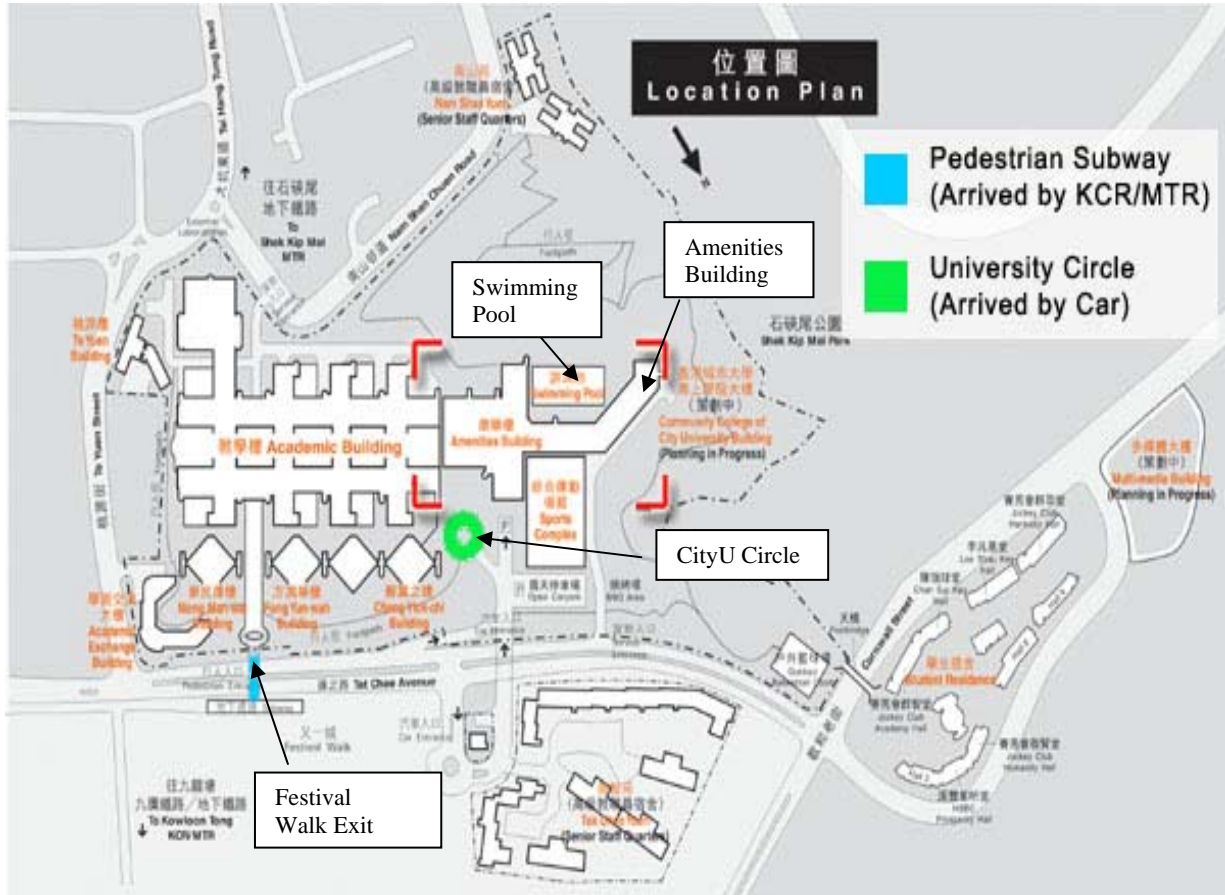

Map of the City Chinese Restaurant(Floor 8)

Arrived at Pedestrian Subway :

Arrived at University Circle :

1. When you get off the MTR/KCR, look for Festival Walk exit.
2. In Festival Walk, on Level LG1, there is a Pedestrian Subway which will lead you to CityU campus.
3. After walking through the Pedestrian Subway, go down the staircase on your right and follow the directional signs, you will find yourself walking under a covered corridor alongside the garden which will lead you to the University Circle.
4. From the University Circle, go along the Covered Walk Way which will lead you to the Amenities Building.
5. Go past the Swimming Pool, you will get to the lift 19 and lift 20.
6. Take lift 19 or lift 20 to 8/F City Chinese Restaurant.

1. When you drop off at the University Circle, go along the Covered Walk Way which will lead you to the Amenities Building.
2. Go past the Swimming Pool, you will get to the lift 19 and lift 20.
3. Take lift 19 or lift 20 to 8/F City Chinese Restaurant.

Information can be reached: http://www6.cityu.edu.hk/wayfinder/search_result.asp